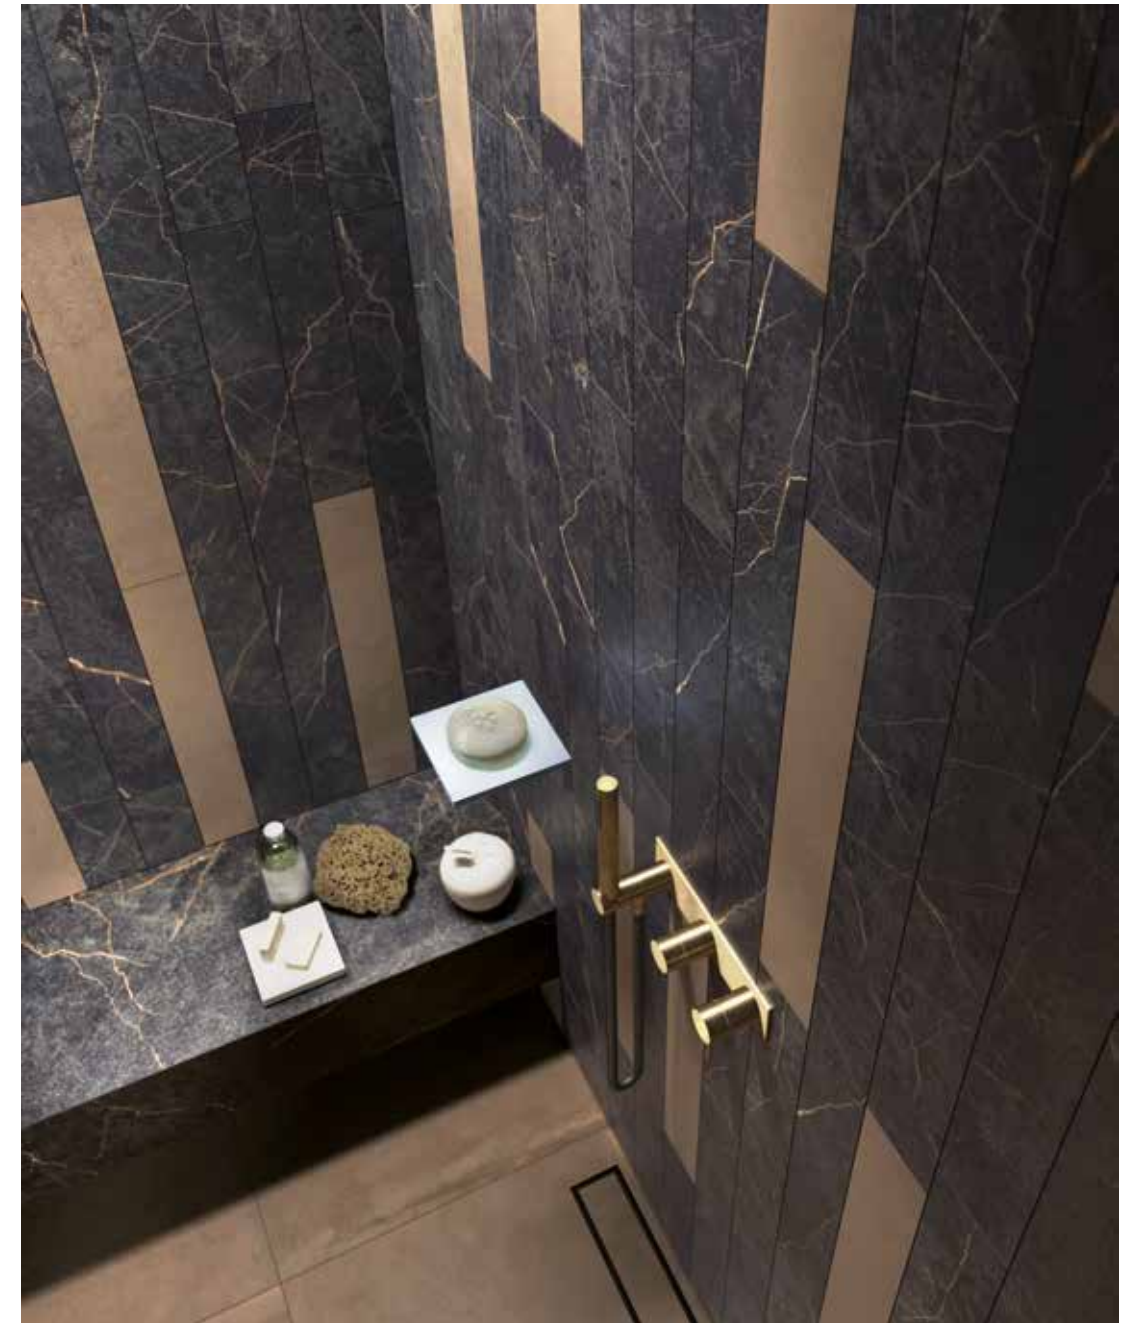

# BLACK

---

*floor: EPOQUE black 60x60 rett., brown 10x60 rett.*

wall: EPOQUE black 60x120 rett., WORN copper 30x120 rett.  
floor: WORN copper 60x60 rett.

*wall: EPOQUE black 60x120 rett., WORN copper 30x120 rett.  
floor: WORN copper 60x60 rett.*