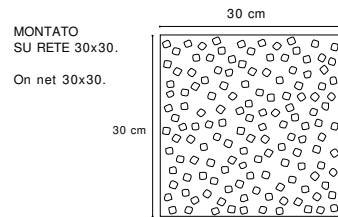

I Pannelli City - Mirror - Sunset e i fogli in Posa Romana possono essere realizzati in tutti i colori della collezione Atlante.
Il prezzo del prodotto si intende escluso di stuccatura.

The Panels City - Mirror - Sunset and sheets on Posa Romana can be realized in all the colors of Atlante collection.
The product price does not include the grouting.

La posa romana è una rivisitazione in ottica moderna dei mosaici di epoca romana, caratterizzati dalla posa diradata delle tessere in formato 1x1. La stuccatura viene effettuata utilizzando stucchi epossidici altamente tecnici.

Posa romana is a modern proposal of Roman age mosaics, that were characterized by sparsed laying of tiles format 1x1. Grouting is made using high-tech epoxy plaster.