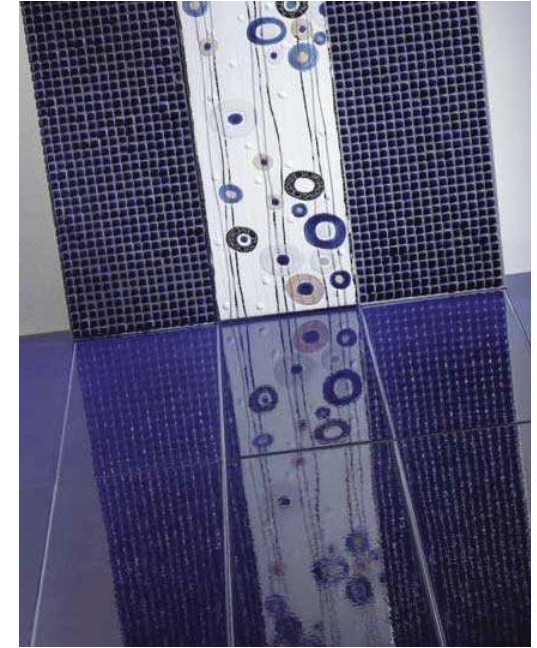

PARTI COLARE PANNELLO MOONFLOWER
CON 1X1 BLU DI CHINA