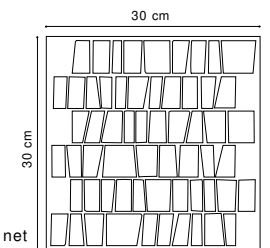

Puzzle Giallo Snake 10%
Atlante Verde Lime 90%
●23

Puzzle Azzurro Ramina 10%
Atlante Cromo 90%
●23

Puzzle Rosso Fire 10%
Atlante Rosso Siso 90%
●23

Atlante Grigio Lava 90%
Puzzle Verdeviola 10%
●23

MOONFLOWER