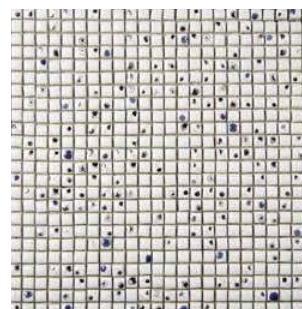

FOGLIO SU RETE 30x30 / ON NET 30X30

STARDUST SD 01_BIANCO SETA 30x30