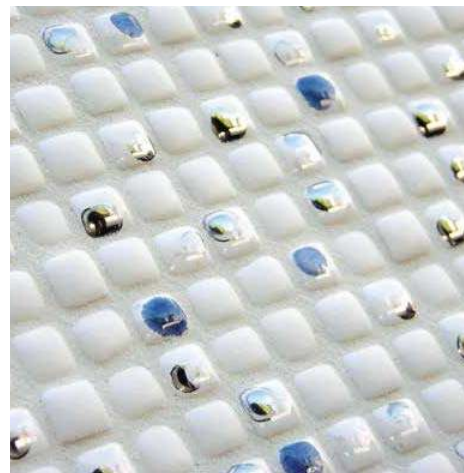

DECORO DIPINTO A MANO CON MATERIALI PREZIOSI HAND PAINTED DECORATION WITH PRECIOUS MATERIALS

PARTI COLARE MOSAICO STARDUST /
MOSAIC STARDUST DETAIL