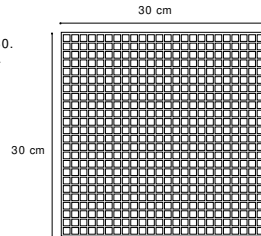

Fondo/Base: Bianco Ostuni
Disegno/Design: Grigio Luna, Nero Seta

Anversa FR 1 nero
●25