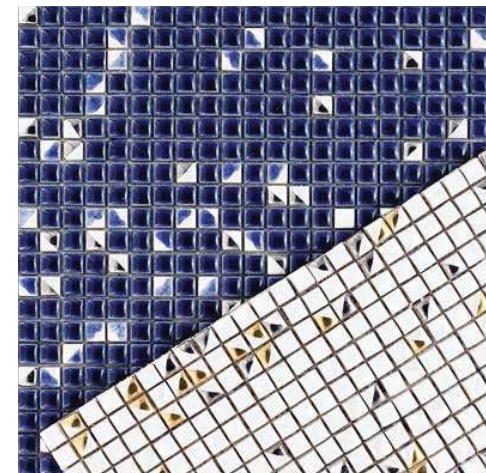

PARTI COLARE MOSAICO FIREFLY / MOSAIC FIREFLY DETAIL