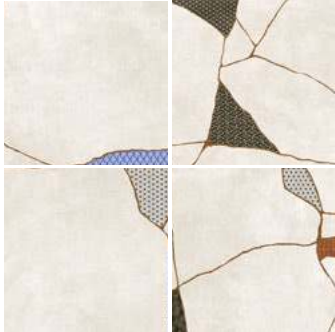

Japan-Hibi

Matte Rectified

Moonlight 60x60 - 24"x24"