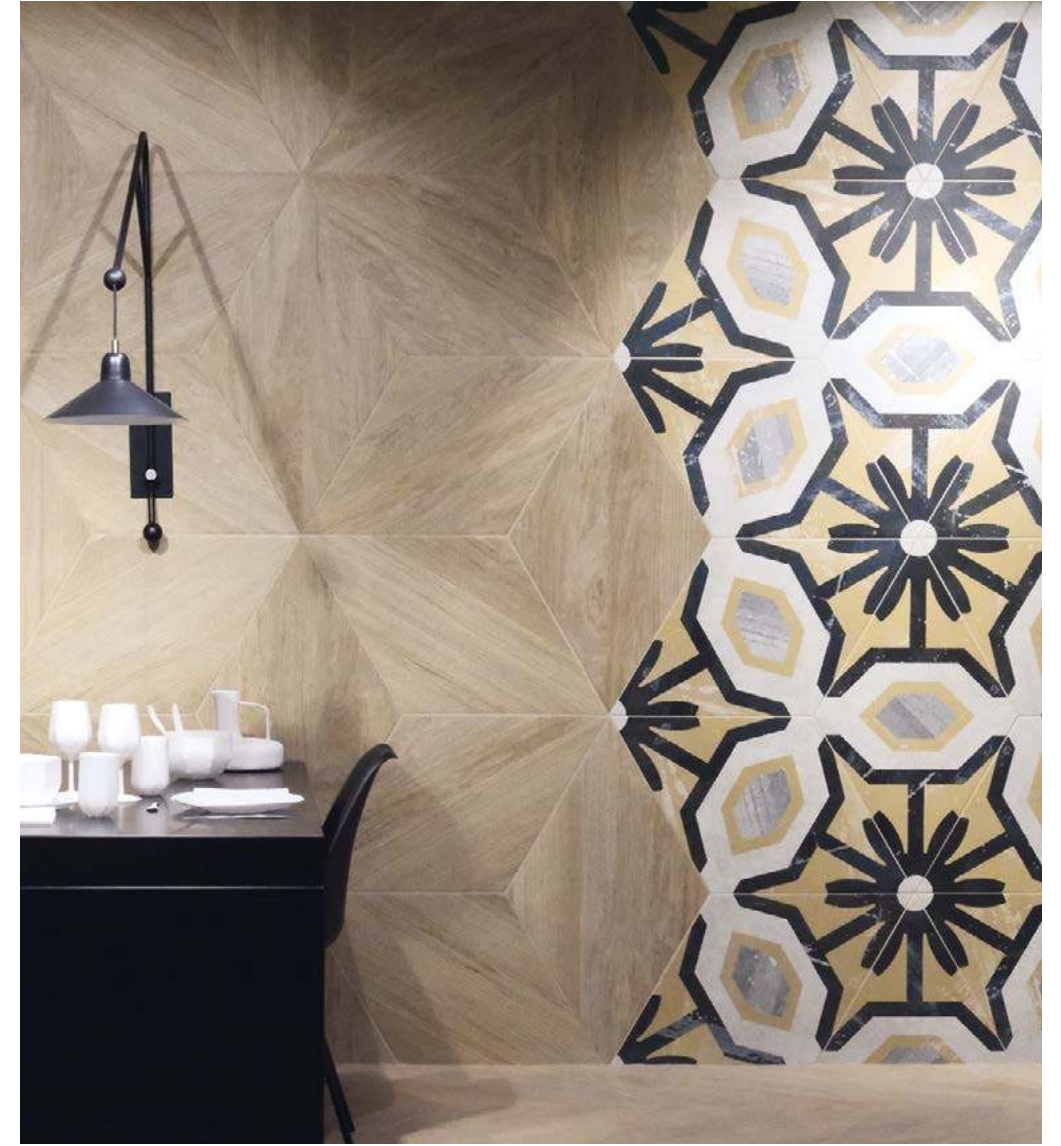

Laying solutions