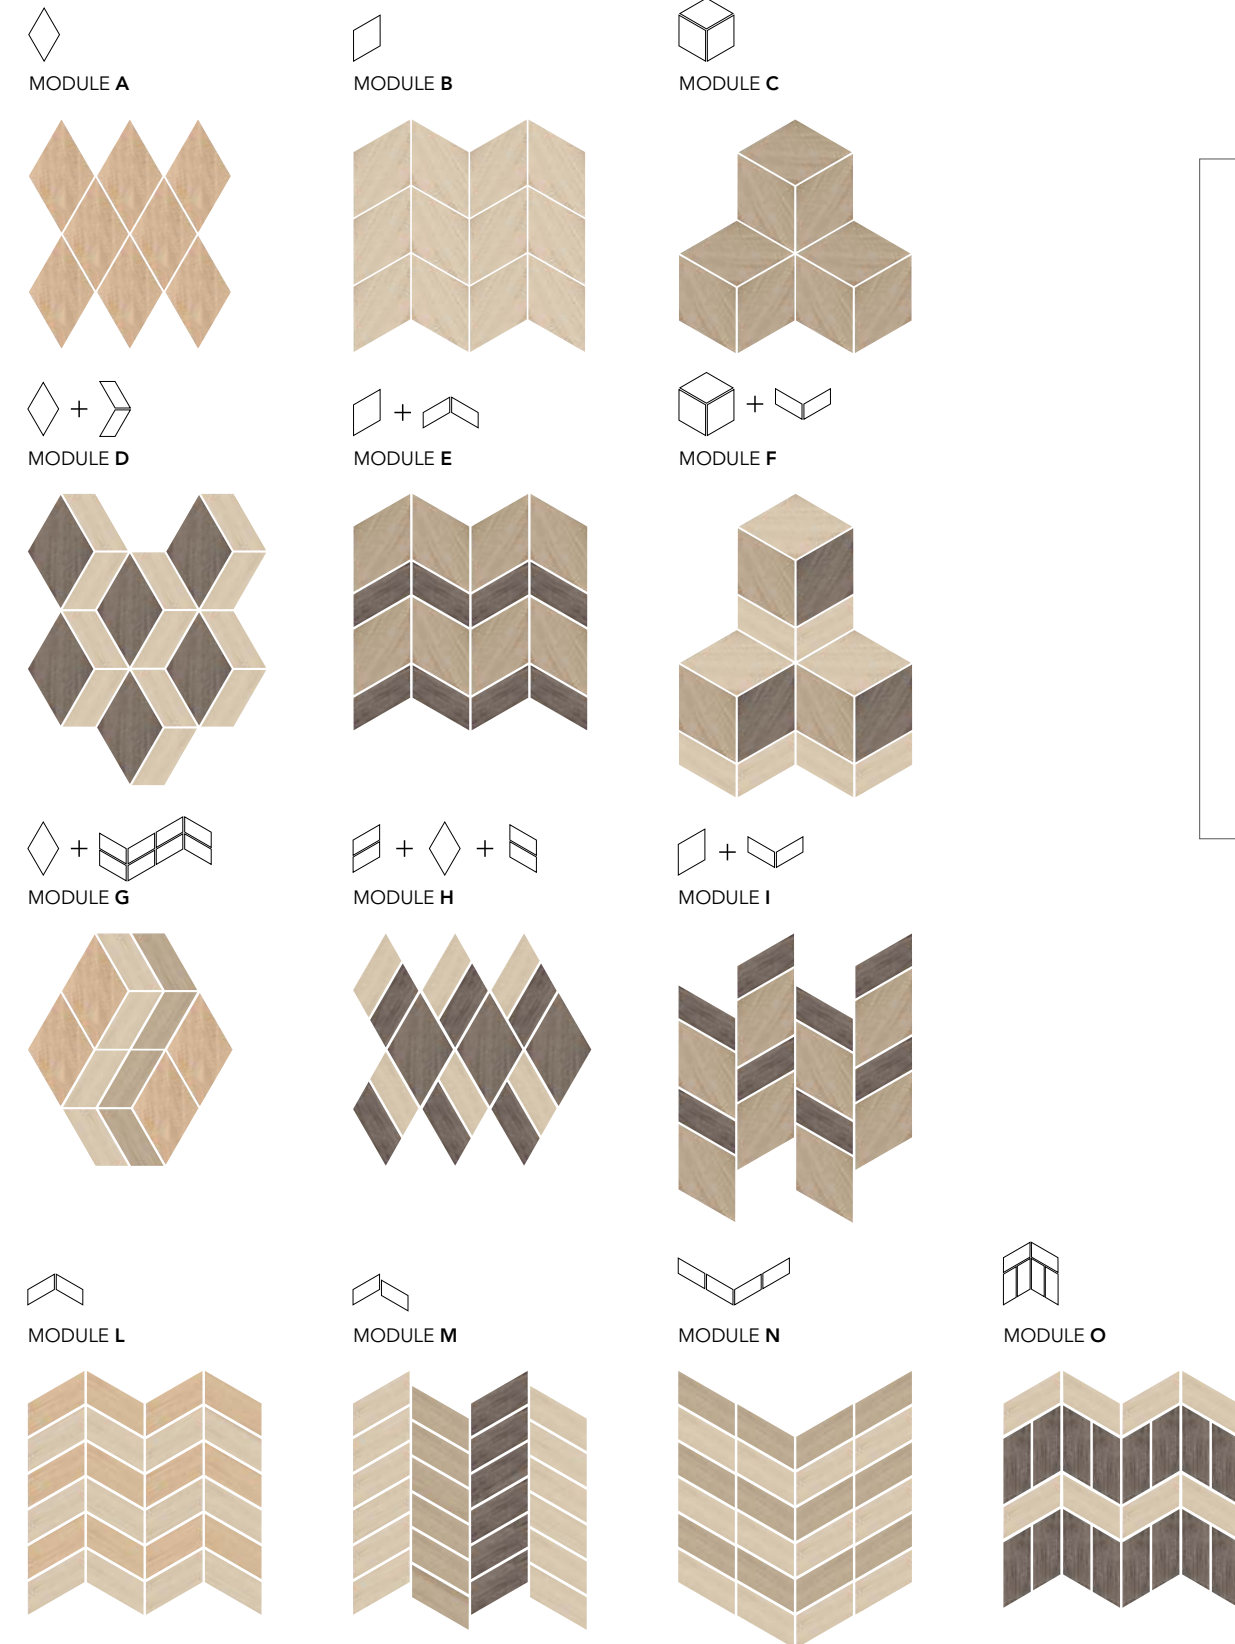

Laying solutions

Bridge
Scopri la collezione completa
Discover the complete collection

LOOK

PLAY VIDEO