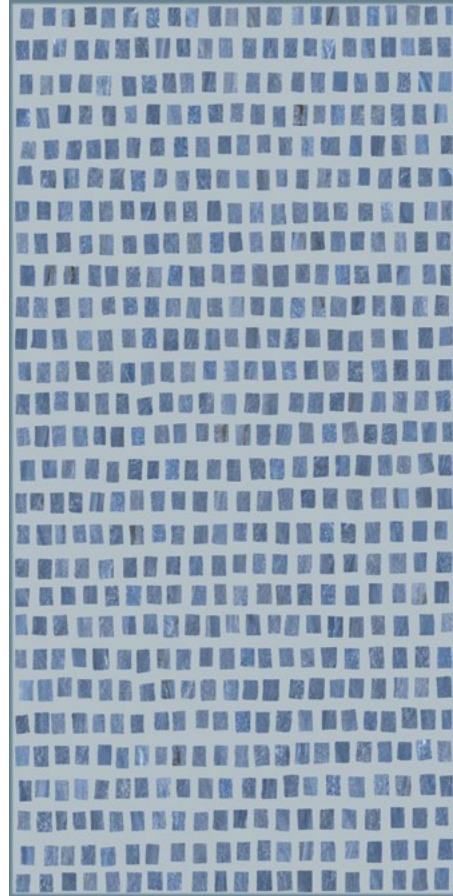

SIZES

Matt Rectified / Polished Rectified

74x148
29"x58"

74x74
29"x29"

BULLNOSE
7,5x74 - 3"x29"

60x60
24"x24"

BULLNOSE
7,5x60 - 3"x24"

30x60
12"x24"

30x30
12"x12"

7,3x30
3"x12"

15x15
6"x6"

Marmorea Intensa

gres porcellanato +

VETRO

Polished Rectified

Rosso 74x148 - 29"x58"

Azul 74x148 - 29"x58"

Emerald 74x148 - 29"x58"

MOSAIC

Matt Rectified
Polished Rectified

Mosaic 5x5 - 2"x2"

in 30x30 - 12"x12" sheets made up of 36 pieces

Polished Rectified

Exa Mosaic

in 30x30 - 12"x12" sheets made up of 30 pieces

Polished Rectified

Weave Mosaic*

in 30x30 - 12"x12" sheets made up of 72 pieces

Polished Rectified

Mix Mosaic 2,9x7,5 - 1"x3"

(Different joint) in 30x30 - 12"x12" sheets made up of 36 pieces