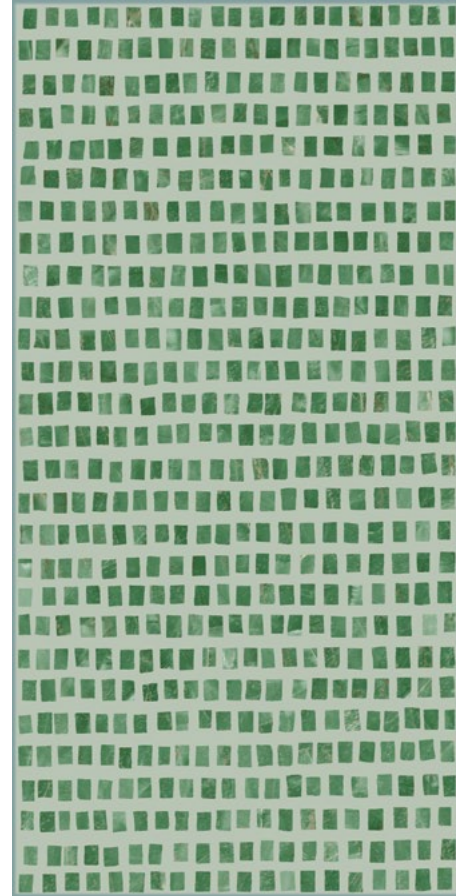

30x30
12"x12"

7,3x30
3"x12"

15x15
6"x6"

Marmorea Intensa

gres porcellanato +

VETRO

Polished Rectified

Rosso 74x148 - 29"x58"

Azul 74x148 - 29"x58"

Emerald 74x148 - 29"x58"

MOSAIC

Matt Rectified
Polished Rectified

Mosaic 5x5 - 2"x2"

in 30x30 - 12"x12" sheets made up of 36 pieces

Polished Rectified

Exa Mosaic

in 30x30 - 12"x12" sheets made up of 30 pieces

Polished Rectified

Weave Mosaic*

in 30x30 - 12"x12" sheets made up of 72 pieces

Polished Rectified

Mix Mosaic 2,9x7,5 - 1"x3"

(Different joint) in 30x30 - 12"x12" sheets made up of 36 pieces

Matt Rectified
Glossy-Matt Rectified

Greige Tale 20x20 - 8"x8"

Vague Grey 20x20 - 8"x8"

Dusty Mauve 20x20 - 8"x8"

Blueberry 20x20 - 8"x8"

Sage Garden 20x20 - 8"x8"